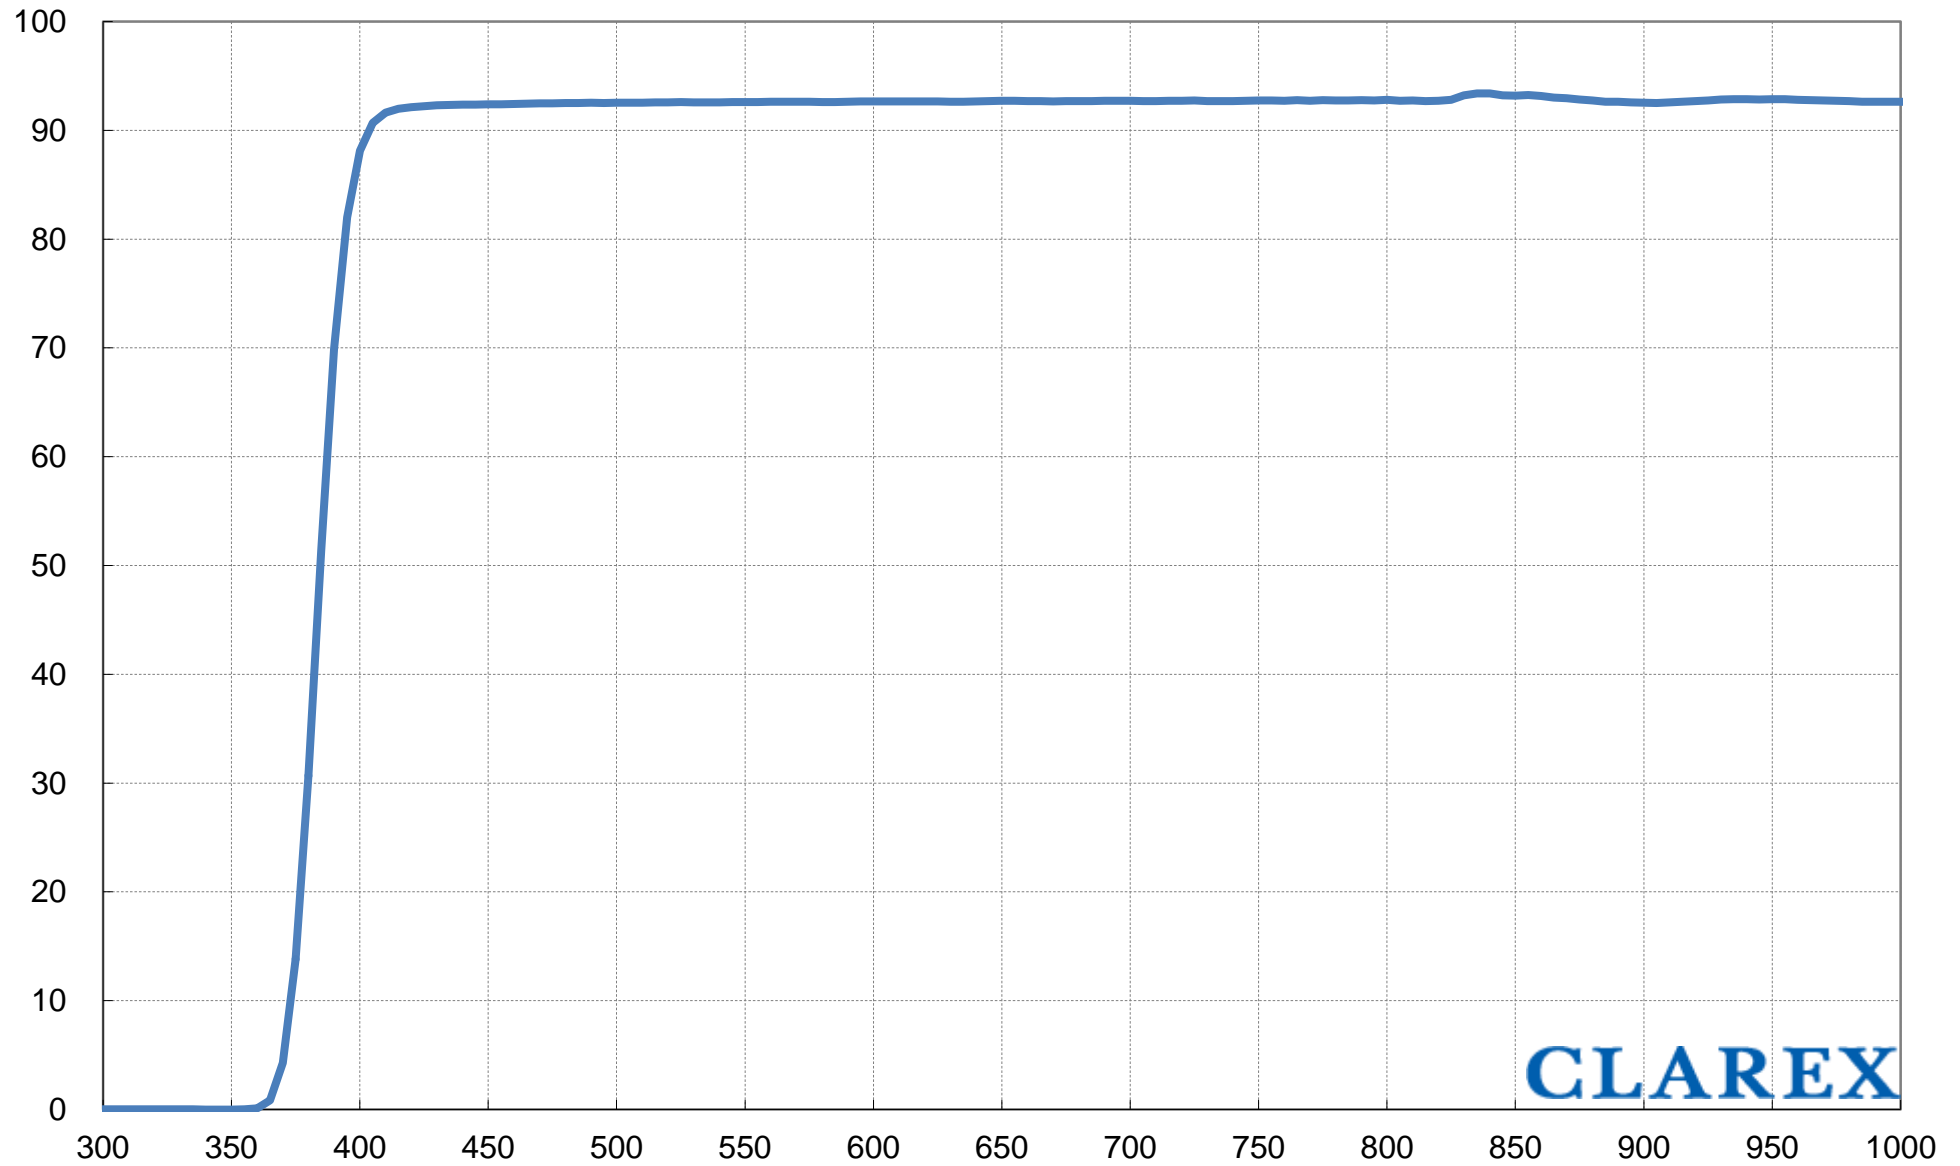

Transmission (%)

# CLAREX Precision Sheet 001 (Clear)

**CLAREX**

Wavelength (nm)

※ These are our experimental measured values in 1.0mm thick.  
※ Value provided cannot be guaranteed in your application due to circumstances beyond our control.